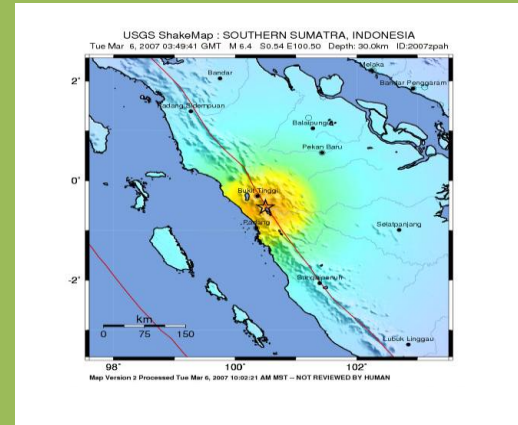

2009

West Sumatra Earthquake Donation

A strong earthquake shakes the ground of the West Sumatera on Wednesday (9/30/2009) about 5.16 PM (West Indonesia Time Zone with the strong magnitude of 7.6 Richter scale centered on the 0.84 south latitude and 99.65 east longitude.

The earthquake caused severe damage which made the government imposed the emergency warning for the next two months. Up to now (Oct. 3), 1100 people were died and 2.818 people were seriously injured. This number will probably increase, since some areas including houses, hotels, and other public services are not touched yet because of bad weather.